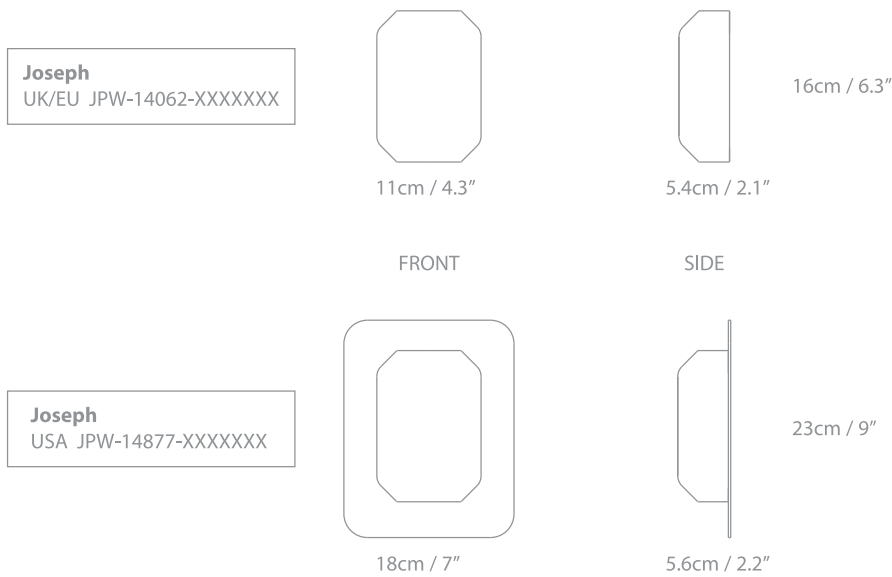

Joseph *by Michael Young*

Product Category Wall Light
 Size Small
 Material Aluminium

SXXXD15 - Pale Gold
 SXXXD65 - Copper
 SXXXK55 - Grey

SPECIFICATION	<p>Joseph UK/EU JPW-14062-XXXXXXX USA JPW-14877-XXXXXXX</p>
Lightsource	<p>Integrated 6x2.5W LED, 100 lumen, 2700K CRI 80, Cree chip, chip life 30,000 hours, beam angle 120° Single product is non-dimmable. Can be dimmable in multiples</p>
Other Details	<p>Driver must be housed inside wall cavity</p>